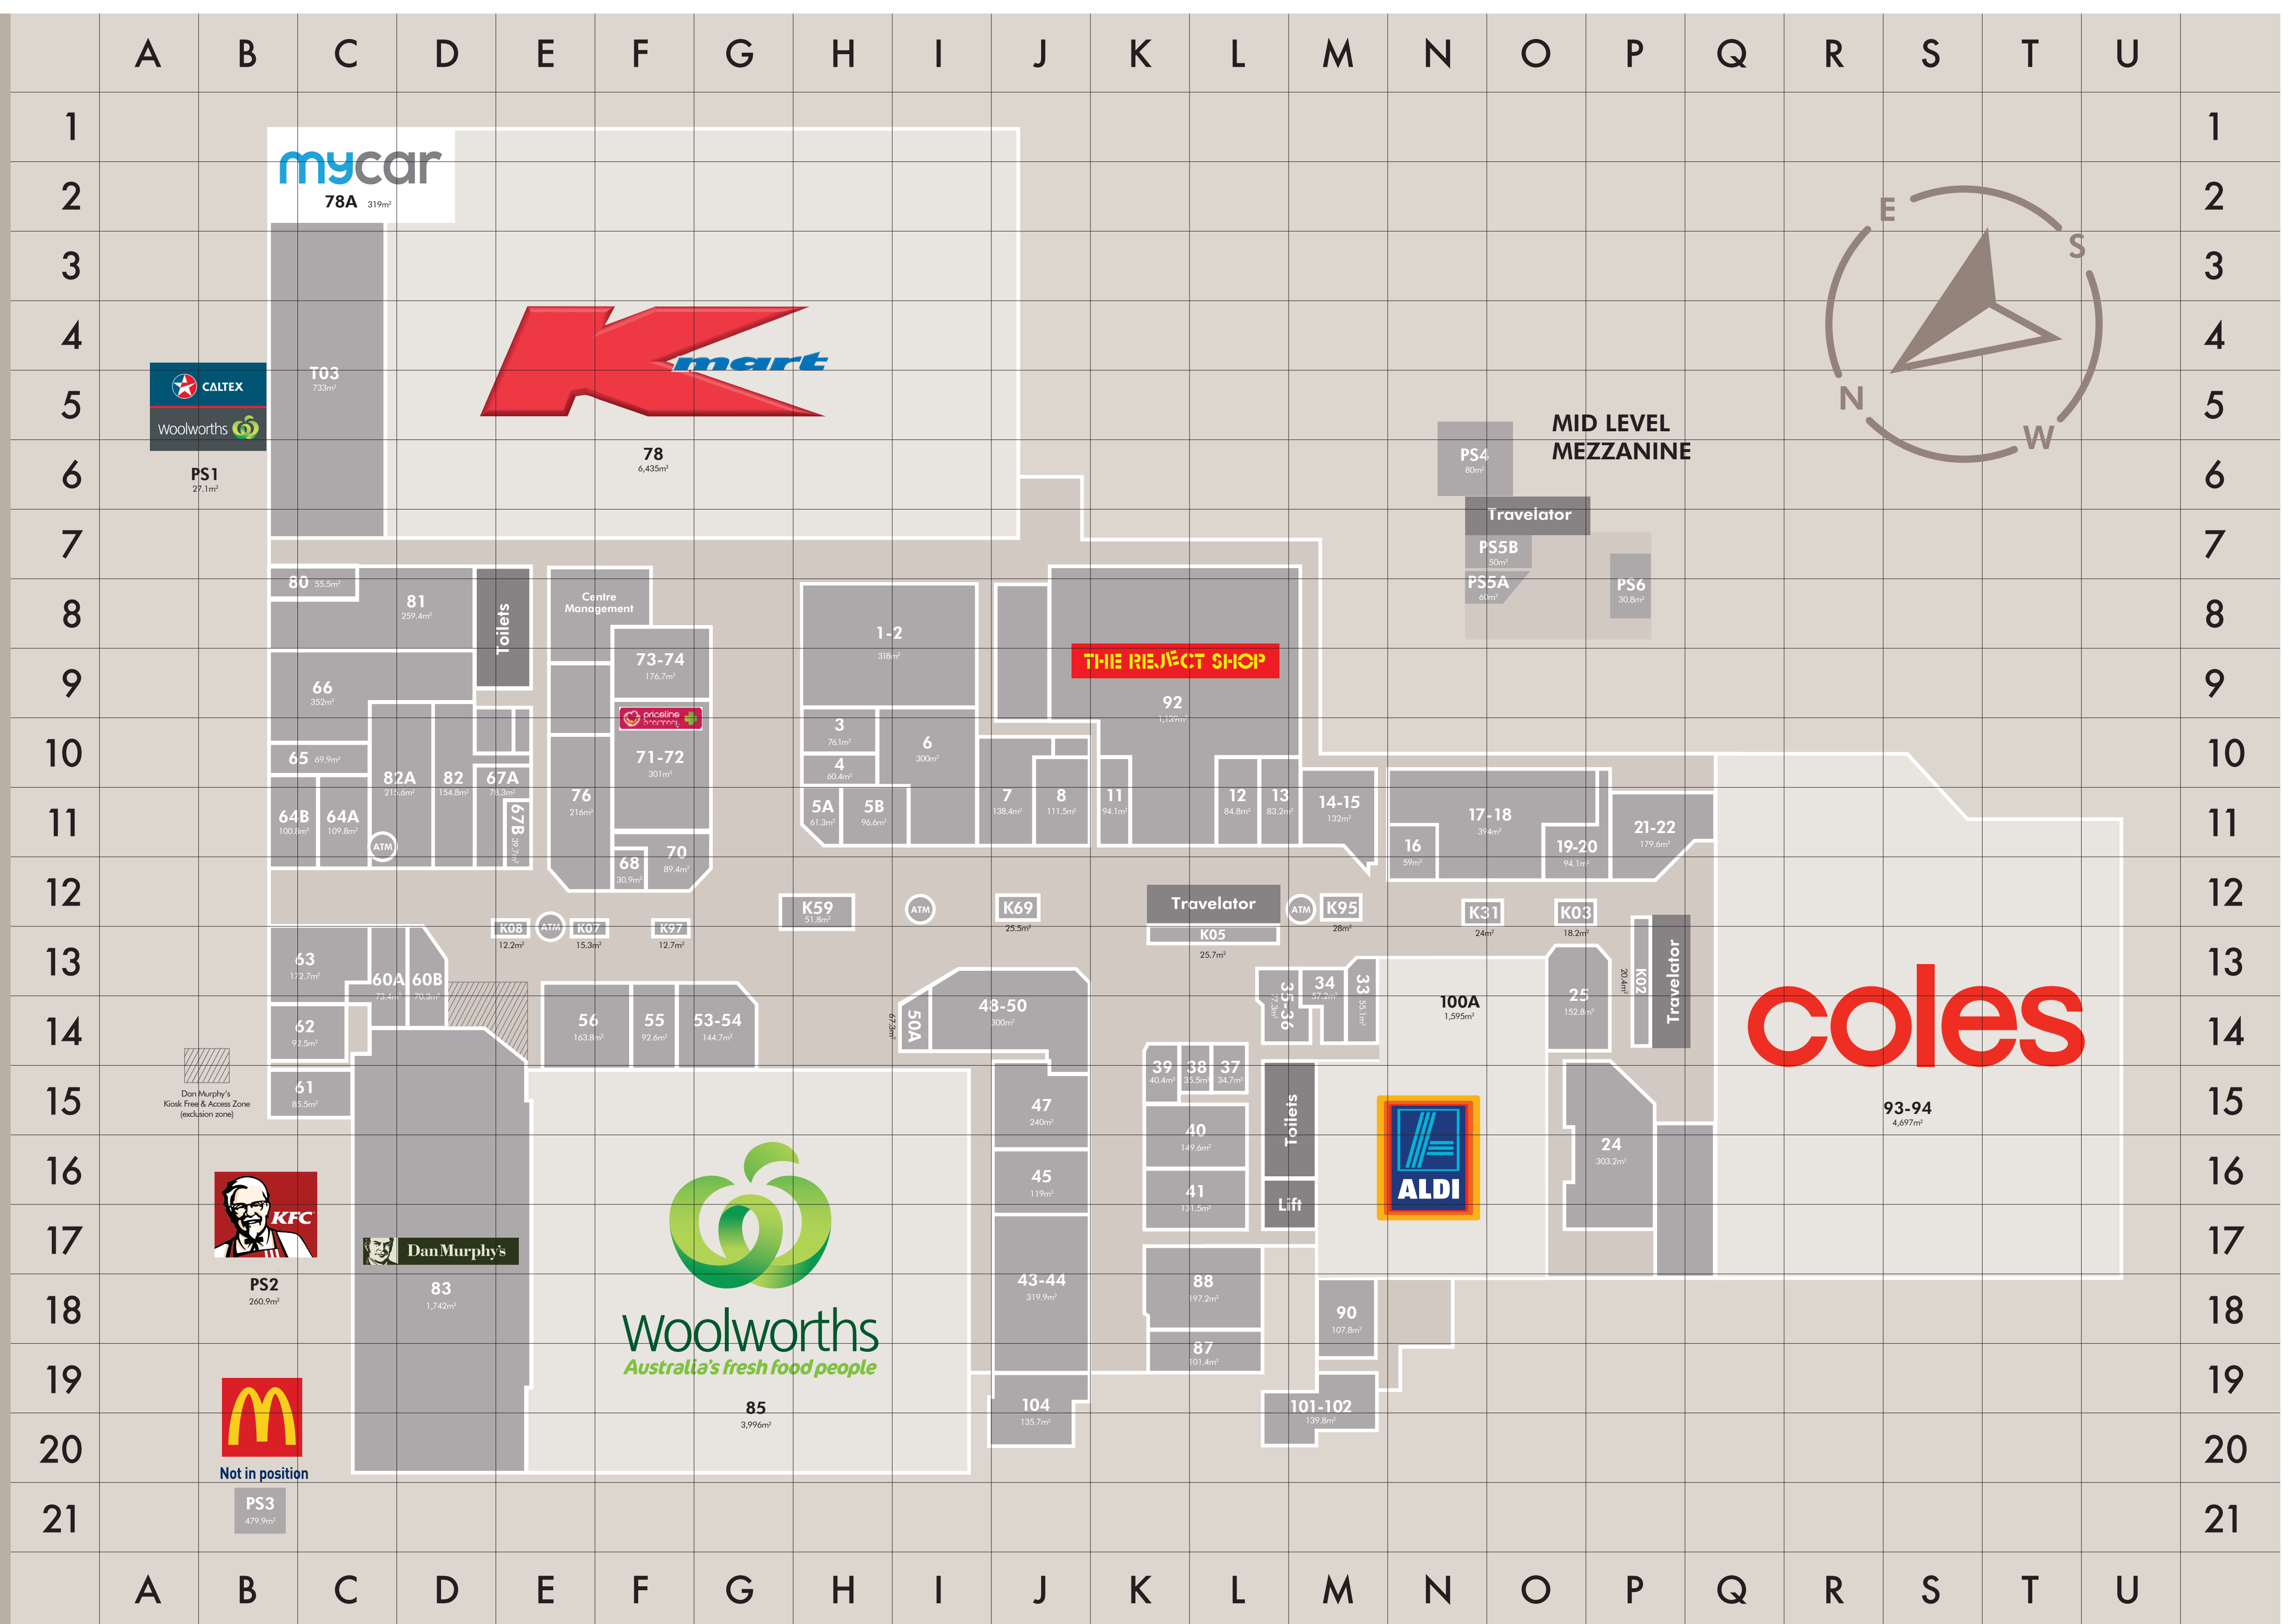

## STORE

### MAJORS

STORE	SHOP NO.	MAP
Aldi	100A	N15
Coles	93-94	S14
Dan Murphy's	83	D17
Kmart	78	F4
Liquorland	93-94	S14
Woolworths	85	G17

### DINING & TAKEAWAY

Asian Kitchen	38	L14
Dancing Wok	34	M13
Domino's Pizza	65	C10
Donut King	K69	J12
Sandwich Club	39	K14
Ferguson Plarre Bakehouse	K02	P13
Flounder's	61	C15
Gloria Jean's Coffee	64A	C11
Hillside Pantry	K59	H12
I Dumpling (coming late 2023)	81	C8
KFC	PS2	B17
La Baguette	35-36	L14
La Calabrese	62	C14
McDonalds	PS3	B21
Muffin Break	K05	L13
Patty Smith's	64B	B11
Subway	37	L14
Sushi Sushi	K95	M12

### GENERAL

The Flori Shoppe	33	M13
Freechoice Tobacconist	68	F12
TAB	104	J19
The Reject Shop	92	K9
TSG	16	N11
Vodafone	5A	H11